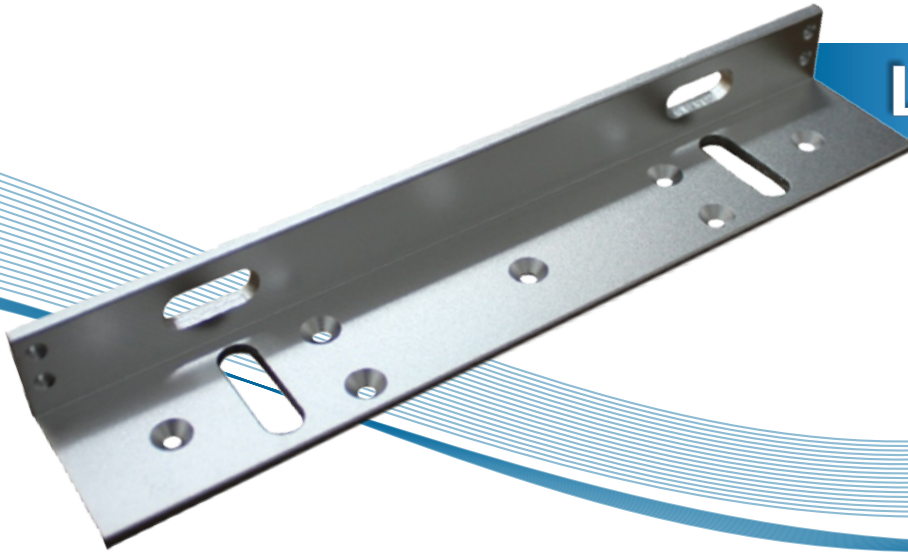

## L Bracket

## L BRACKET

Dimensions(L x W x D) : 250 x 48 x 30

Finishing : Anodized Finish

Open Mode : 90 Degrees Door

Material : Zinc

Bracket Type : L Shaped

Suitable for : In/Out swing Door

Net Weight : 0.242 kg

### Features:

- Used for EM-LOCK SUPPORT on WALL or fall Ceiling
- These brackets are very reliable or strong product
- Consistent
- Easy to manage
- Resilient