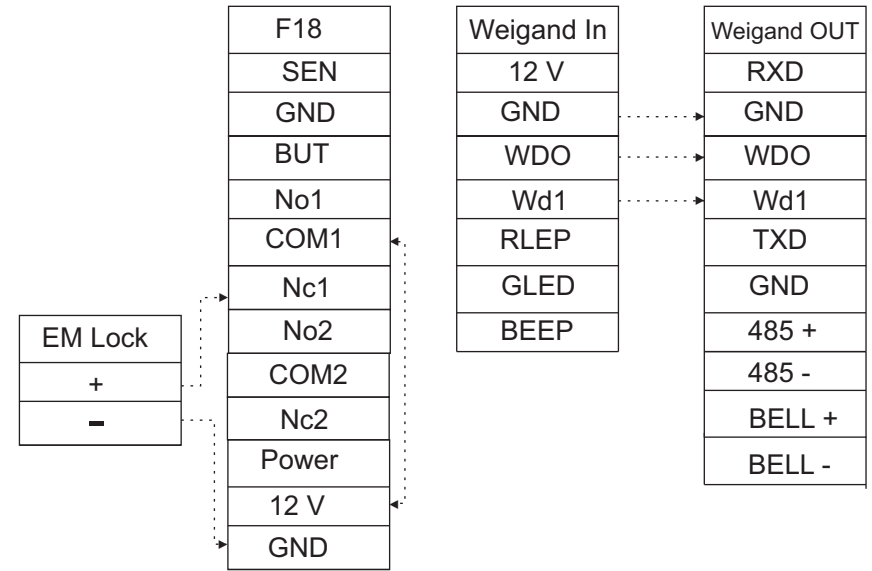

F18 Connection Diagram

F18 with F-12 & EM Lock Connection

F18 Master Device

F18 Slave Device

F18 with KR 500 & EM Lock Connection