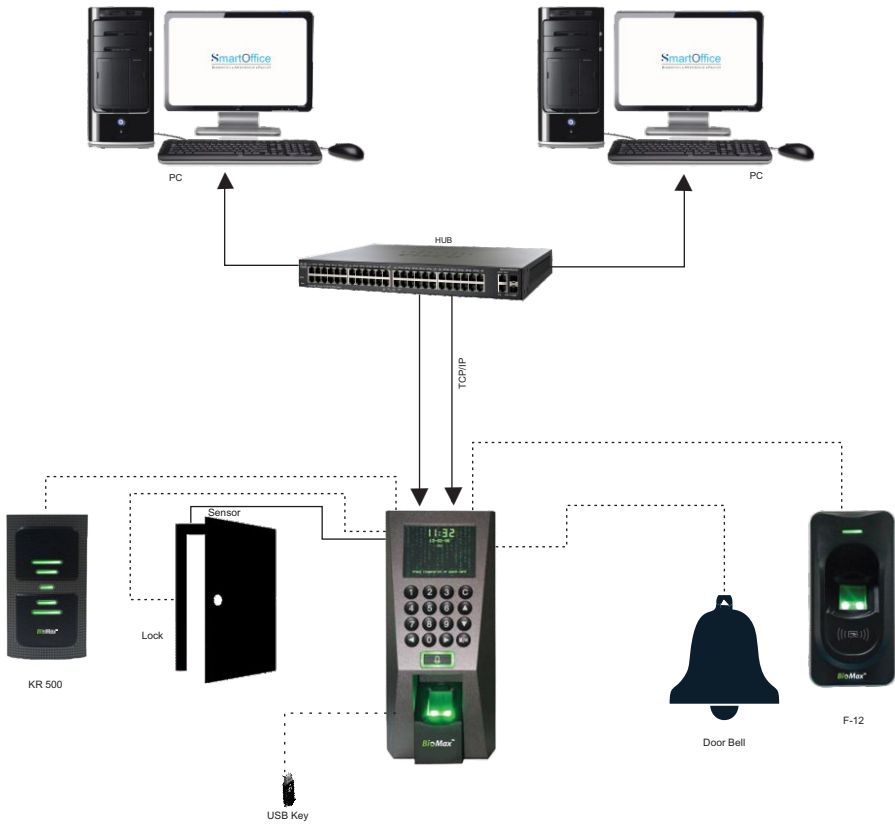

F18 Connection Diagram

F18 with F-12 & EM Lock Connection

F18 Master Device

F18 Slave Device

F18 with KR 500 & EM Lock Connection