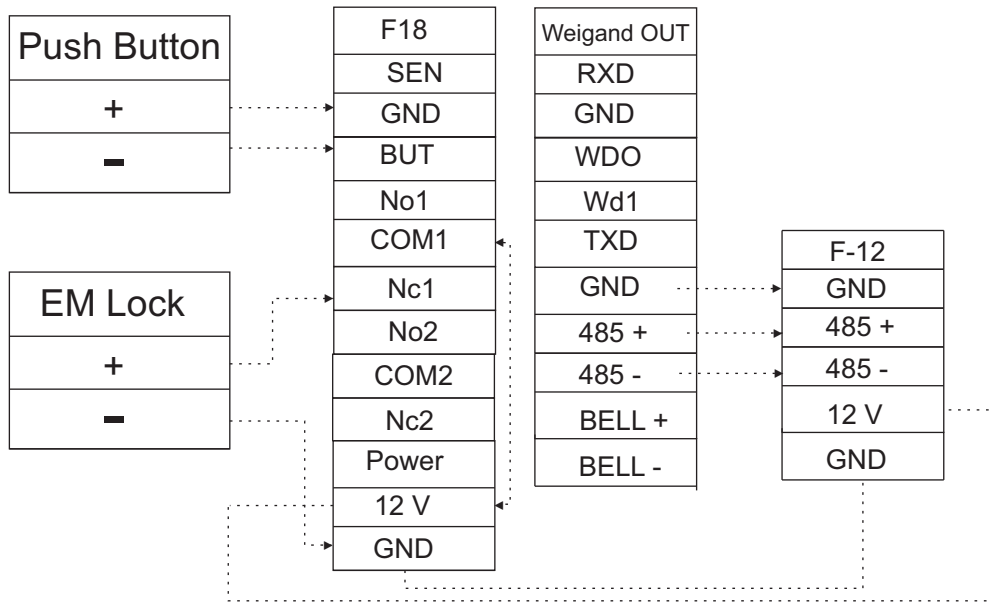

F18 Connection Diagram

F18 with F-12 & EM Lock Connection

F18 Master Device

F18 Slave Device

F18 with KR 500 & EM Lock Connection