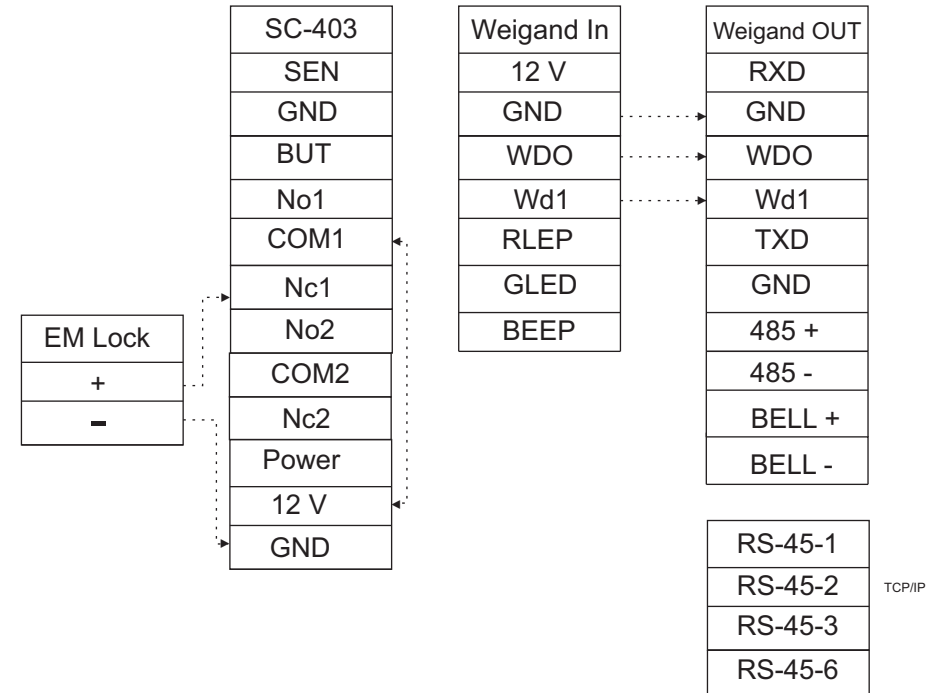

SC-403 Connection Diagram

SC-403 Master Device

SC-403 Slave Device

SC-403 with KR 500 & EM Lock Connection