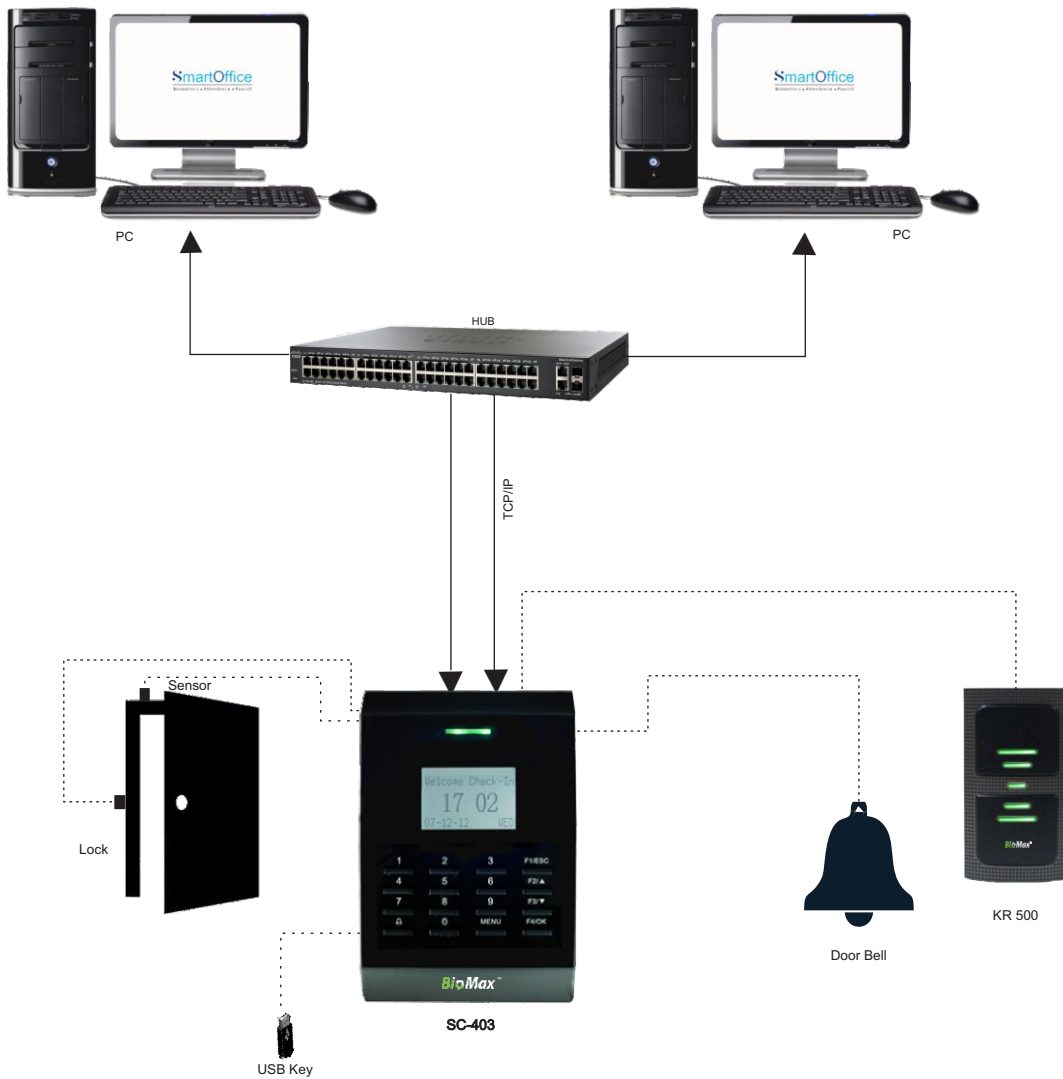

SC-403 Connection Diagram

SC-403 Master Device

SC-403 Slave Device

SC-403 with KR 500 & EM Lock Connection