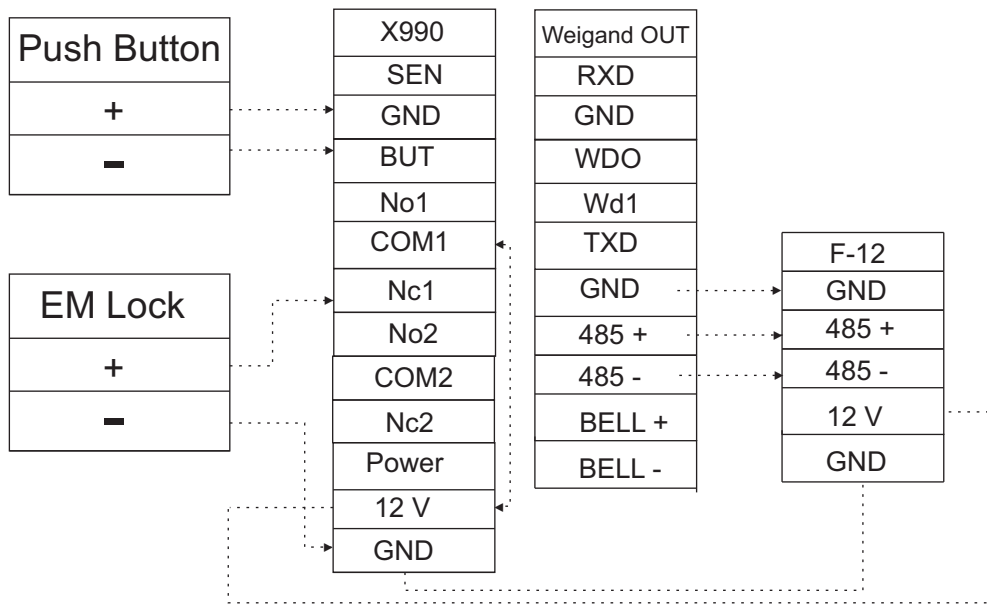

# X990 Connection Diagram

## X-990 Master Device

## X-990 Slave Device

## X-990 with F-12 & EM Lock Connection