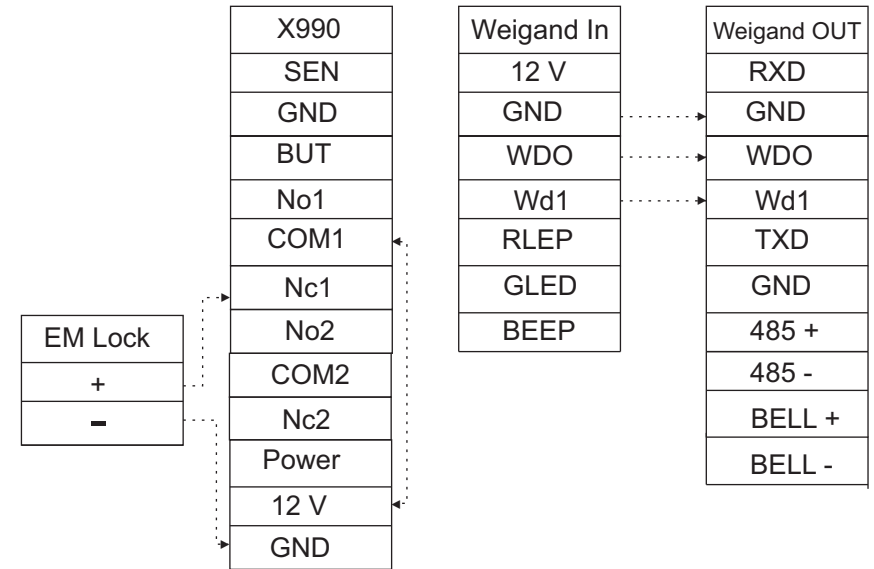

# X990 Connection Diagram

## X-990 Master Device

## X-990 Slave Device

## X-990 with F-12 & EM Lock Connection