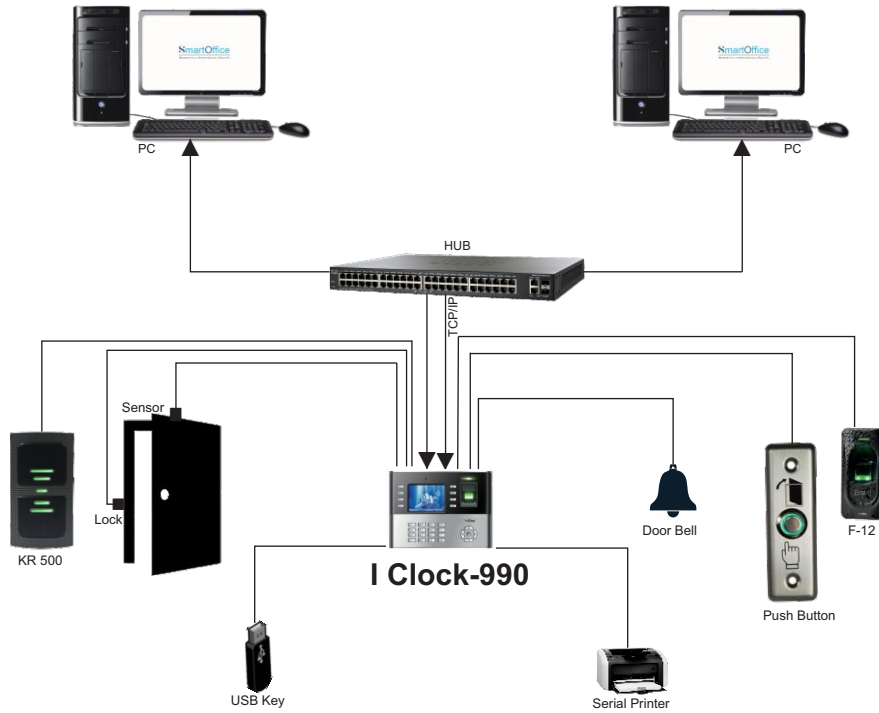

IClock-990 Connection Diagram

IClock-990 Master Device

IClock-990 Slave Device

IClock-990 with F-12 & EM Lock Connection

IClock-990 with KR 500 & EM Lock Connection