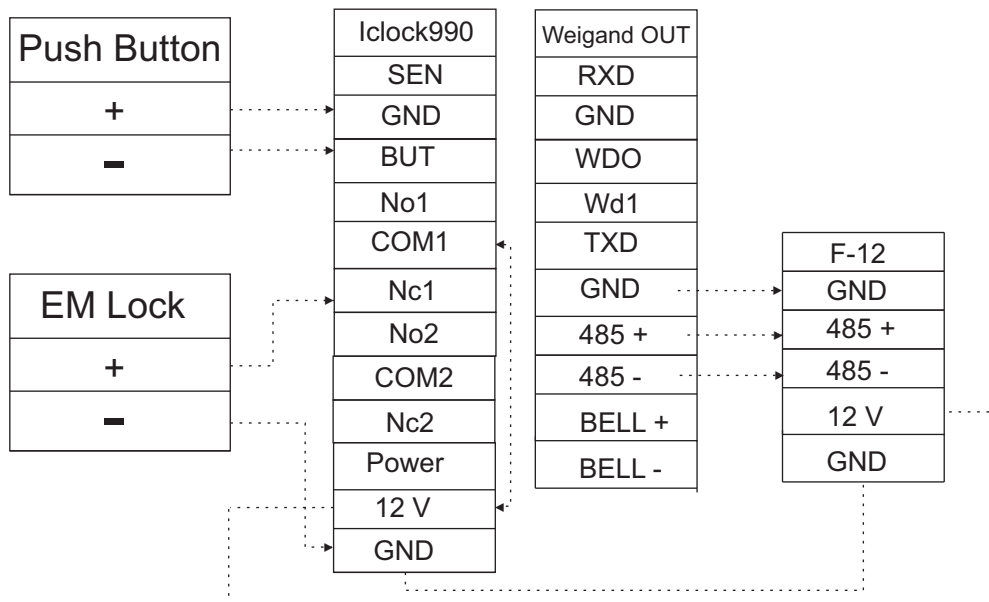

IClock-990 Connection Diagram

IClock-990 Master Device

IClock-990 Slave Device

IClock-990 with F-12 & EM Lock Connection

IClock-990 with KR 500 & EM Lock Connection