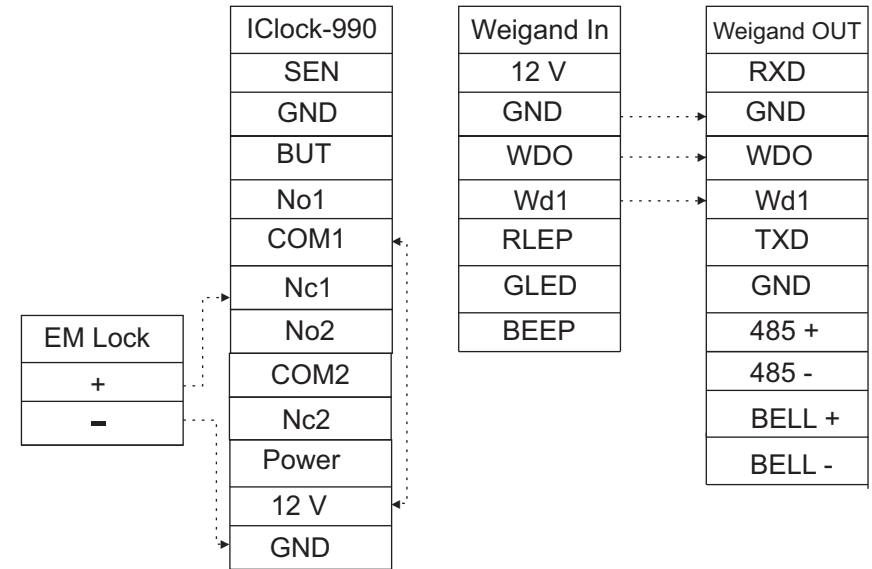

IClock-990 Connection Diagram

IClock-990 Master Device

IClock-990 Slave Device

IClock-990 with F-12 & EM Lock Connection

IClock-990 with KR 500 & EM Lock Connection