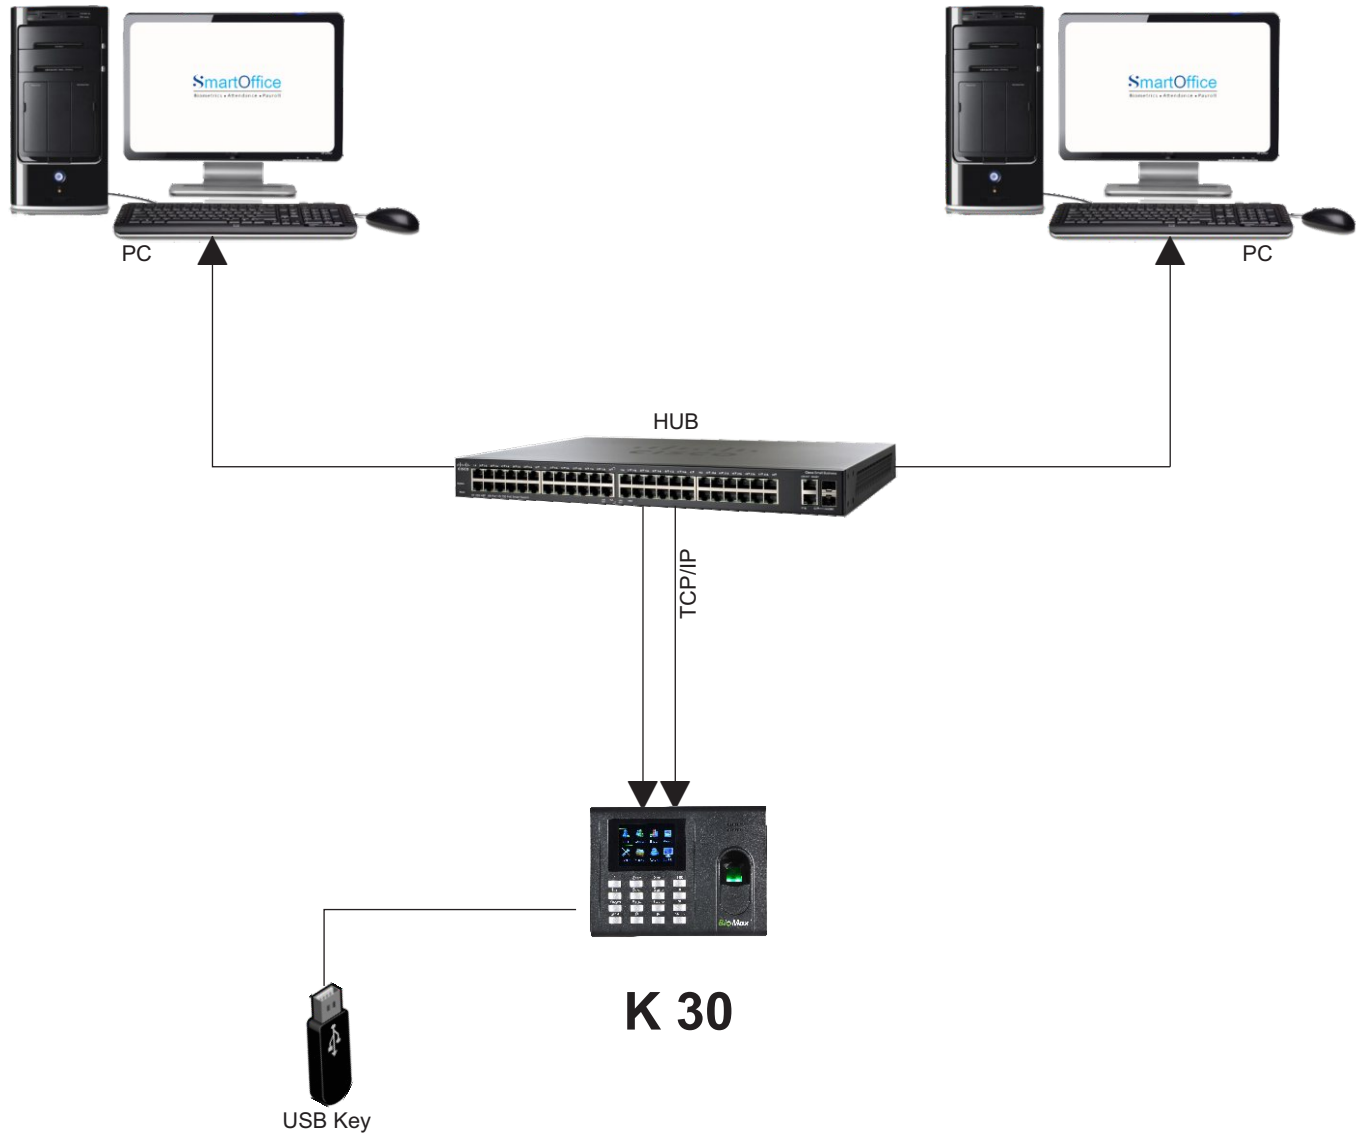

# K 30 Pro Connection Diagram

## K 30 with Push Button & EM Lock Connection