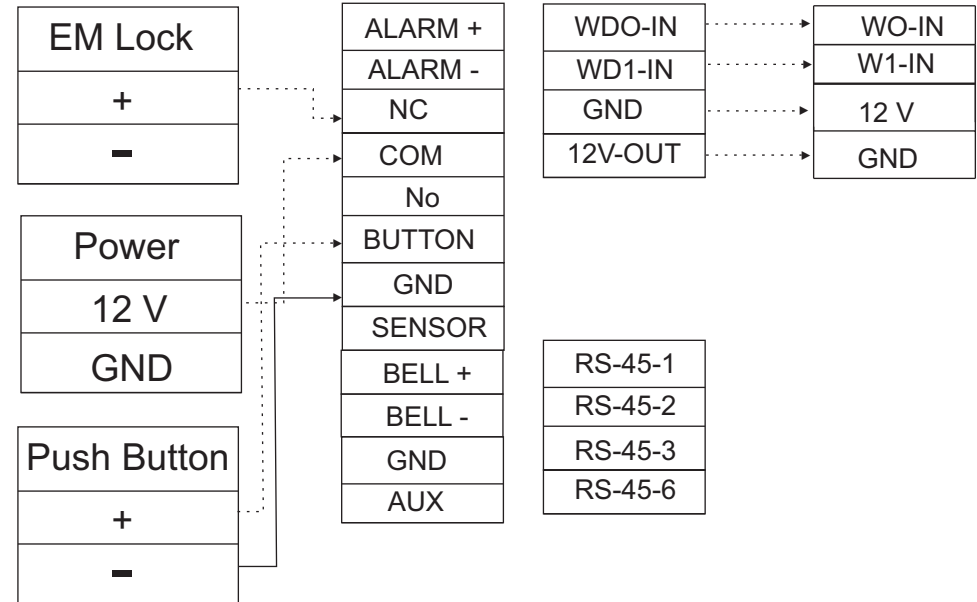

# SF-100 Connection Diagram

## SF-100 with KR500