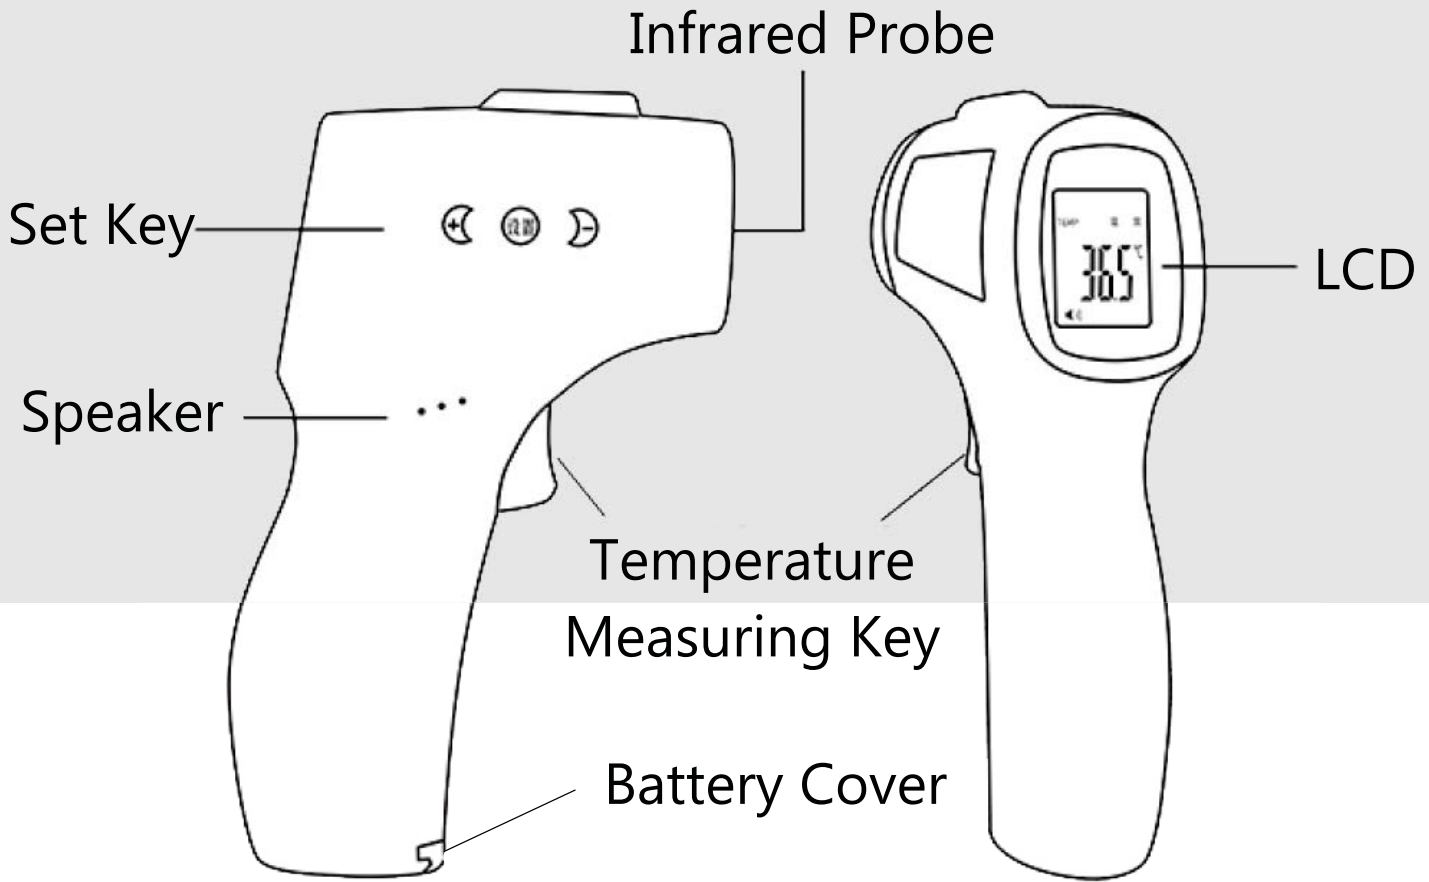

The backlight is green when the measurement temperature is normal

The backlight is red when the temperature setting is exceeded

**High Accuracy**  
Maximum temperature accuracy  $\pm 0.2$  °C

**Non Contact Detection**  
Contact less infrared technology 1 to 5 cm

**Large Display**  
Large and clear digital display

**Auto Off**  
Turn auto off after 15 second

**Beep Alarm**  
Alarm In case of high temperature

**Quick**  
Detect body temperature in less than 1 second

## **Non Contact Measurement**

It can be measured without touching  
the skin to avoid cross infection

### Measuring Range

Body Temperature Range	32.0-43.0 °C
Object Temperature Range	16-55 °C
Measuring Distance Range	1-5 CM, Perfect for 5cm
Automatic Turn-off About	15 s

Model	CW-1C
Detect Method	Touchless
Detect Range	34°C~43°C
Detect Distance	1CM~5CM
Max. Tolerance	34°C~43°C <sub>±</sub> 0.2°C
Display Aeaolution	0.1°C
Detect Environment	0°C~40°C RH ≤ 85%
Storage Environment	-10°C~50°C RH ≤ 85%
Battery	DC 3V (2 R6 AA Battery)
Backlight	Green and Red
Display Unit	Celsius or Fahrenheit
Auto Shut Down	15 Seconds
Size	150 x 84 x 42 mm
Weight	170 gm